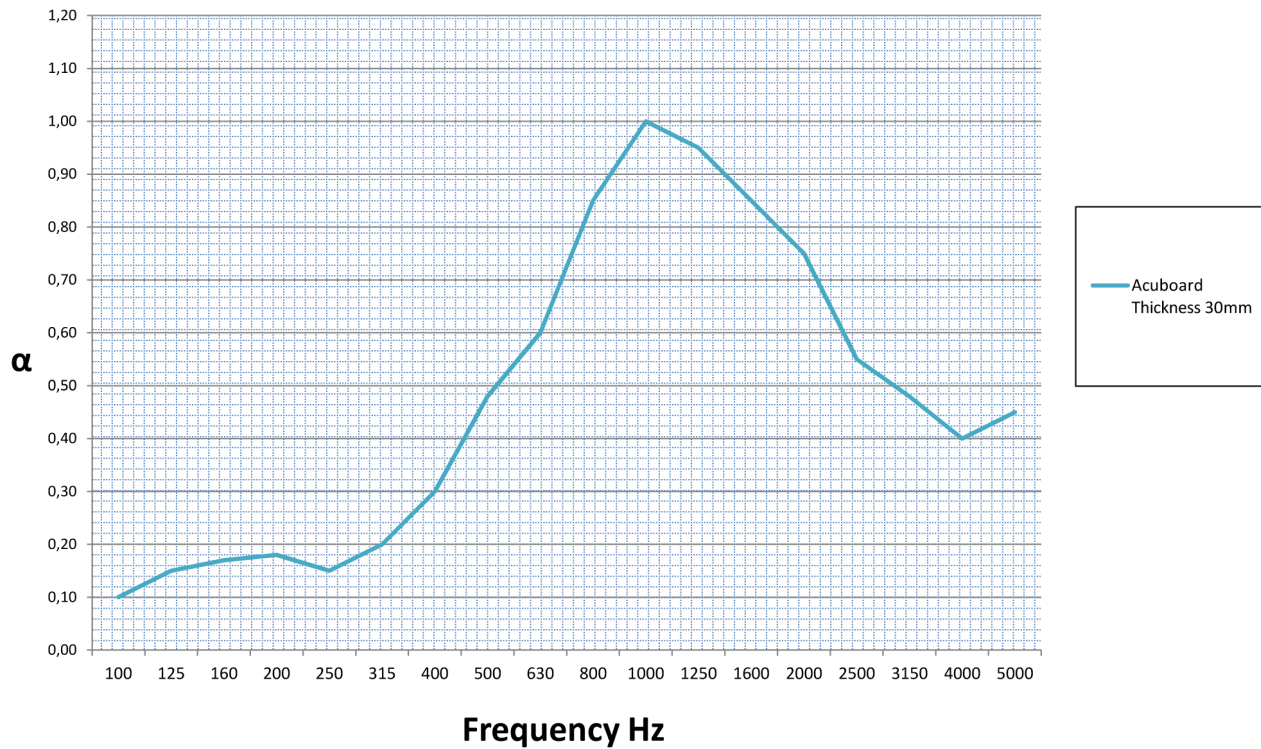

SOUND ABSORPTION TESTING

AcuBoard Density Kg 50 m³ thickness 30 mm
ISO 10534-1